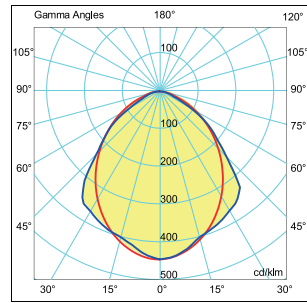

#### Light Distribution Curve

180,0 0,0 230W LED η:1000 0 %  
270 0 90 0